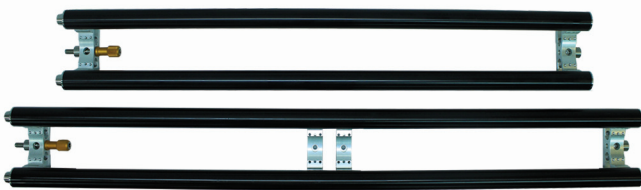

ProSUP

professional camera support

ART.NO 361

TANGO PELICASE KIT

artno 351-10/12

The Tango Roller is the latest product from Prosup. It performs with purpose made, high quality wheels and roller bearings combined for optimum shock-free, smooth movement.

The Tango Roller is maintenance friendly and can be operated in any environment.

The lightweight roller system is ideal for camera packages up to 15 kg and can be used in both over- and undersling configurations.

All the sleepers are equipped with a 3/8" location hole for use with 28mm spigots, angle ball joints or 100mm half ball adapters.

artno 354

artno 355

The Tango Pelicase Kit includes a 1M and 1.2M track length, which is provided with a central tripod adapter, 1 Dolly, 2 Magnetic end stops, 3 Tango Floor Spreaders with leveling feet, 1 Universal Tiedown for any fluid head and 2 adjustable Monopods.

Everything is packaged in a Pelicase with special hard foam. The whole package weighs no more than 22 kg.

artno 357

artno 350

The Pelicase provides space for an optional 100mm half ball, up to four 28mm spigots and a Mitchell/150 adapter plate.