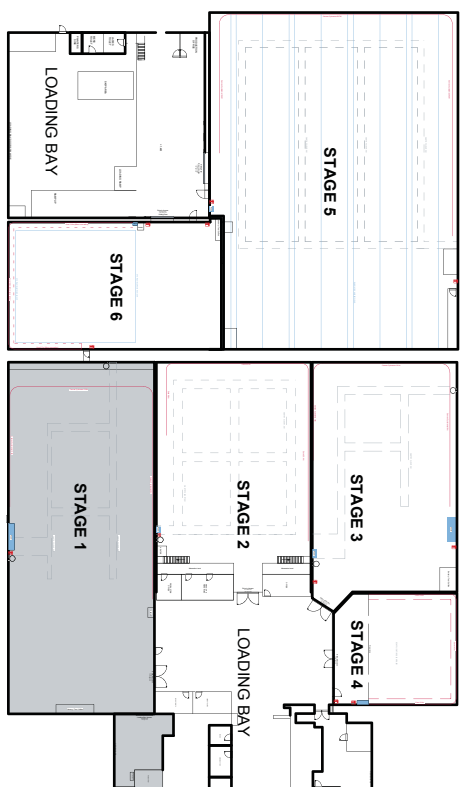

ISLAND STUDIOS

STAGE 1

SIZE : 152ft x 63ft - 9576sq ft
46.5m x 19.3m - 897sq meter

HEIGHT : 8m clear
POWER : 3 X 400A

- CANVAS CYCLORAM/MAA
- GANTRY
- DRIVE IN ACCESS
- HAIR AND MAKEUP
- PRODUCTION OFFICE
- DRESSING ROOMS
- DINING ROOM

Drawn 21/07/2017

ALLIANCE ROAD

Black Island Studios
Alliance Road
London W3 0RA
Tel: (+44) 0208 956 5600
Fax: (+44) 0208 956 5604
Email: info@islandstudios.net
www.islandstudios.net