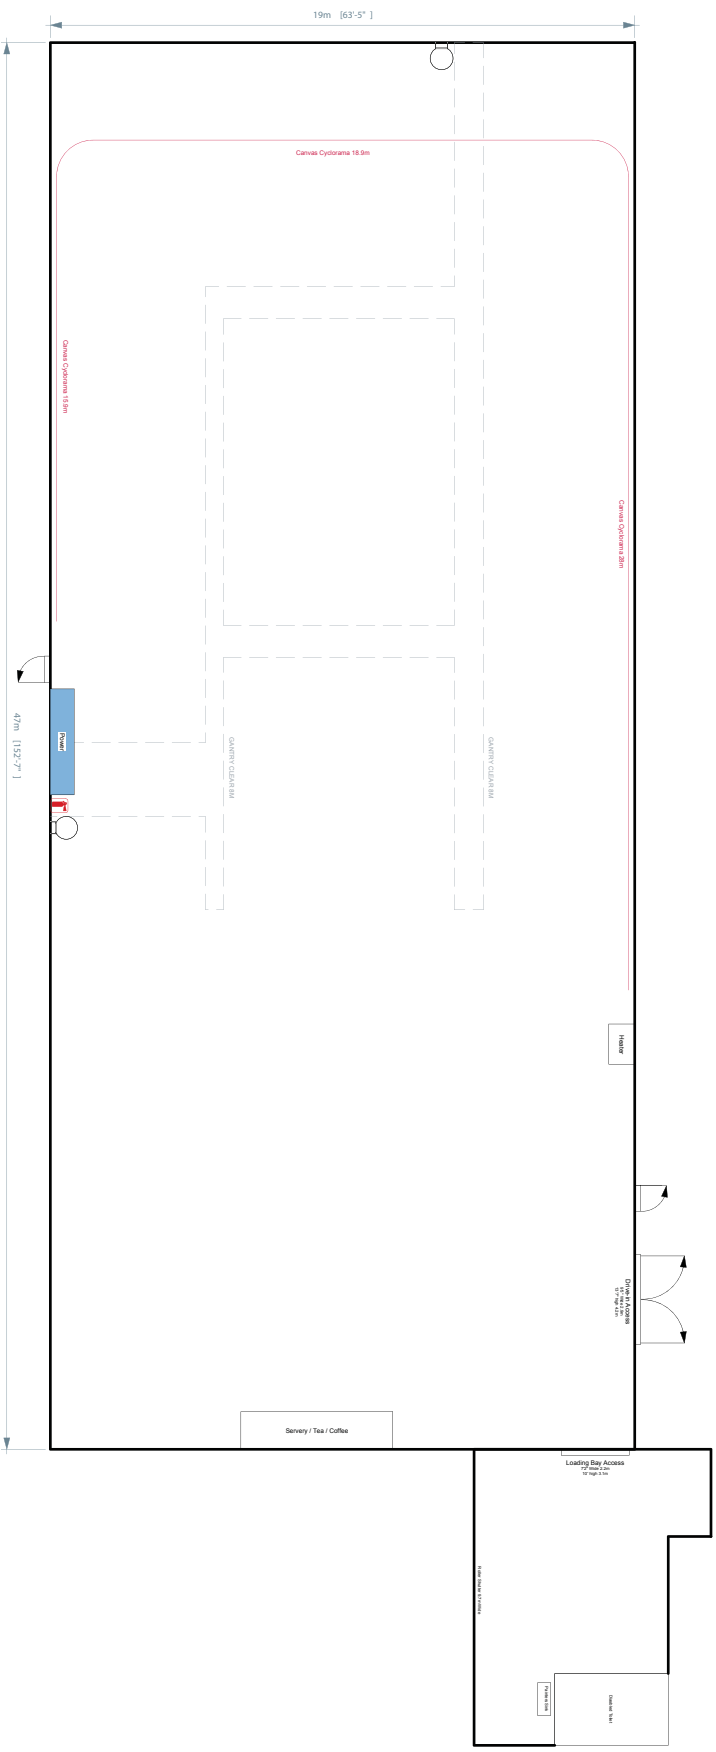

ISLAND STUDIOS

STAGE 1

SIZE : 152ft x 63ft - 9576sq ft
46.5m x 19.3m - 897sq meter

HEIGHT : 8m clear
POWER : 3 X 400A

- CANVAS CYCLORAM/MAA
- GANTRY
- DRIVE IN ACCESS
- HAIR AND MAKEUP
- PRODUCTION OFFICE
- DRESSING ROOMS
- DINING ROOM

Drawn 21/07/2017

ALLIANCE ROAD

Black Island Studios
Alliance Road
London W3 0RA
Tel: (+44) 0208 956 5600
Fax: (+44) 0208 956 5604
Email: info@islandstudios.net
www.islandstudios.net