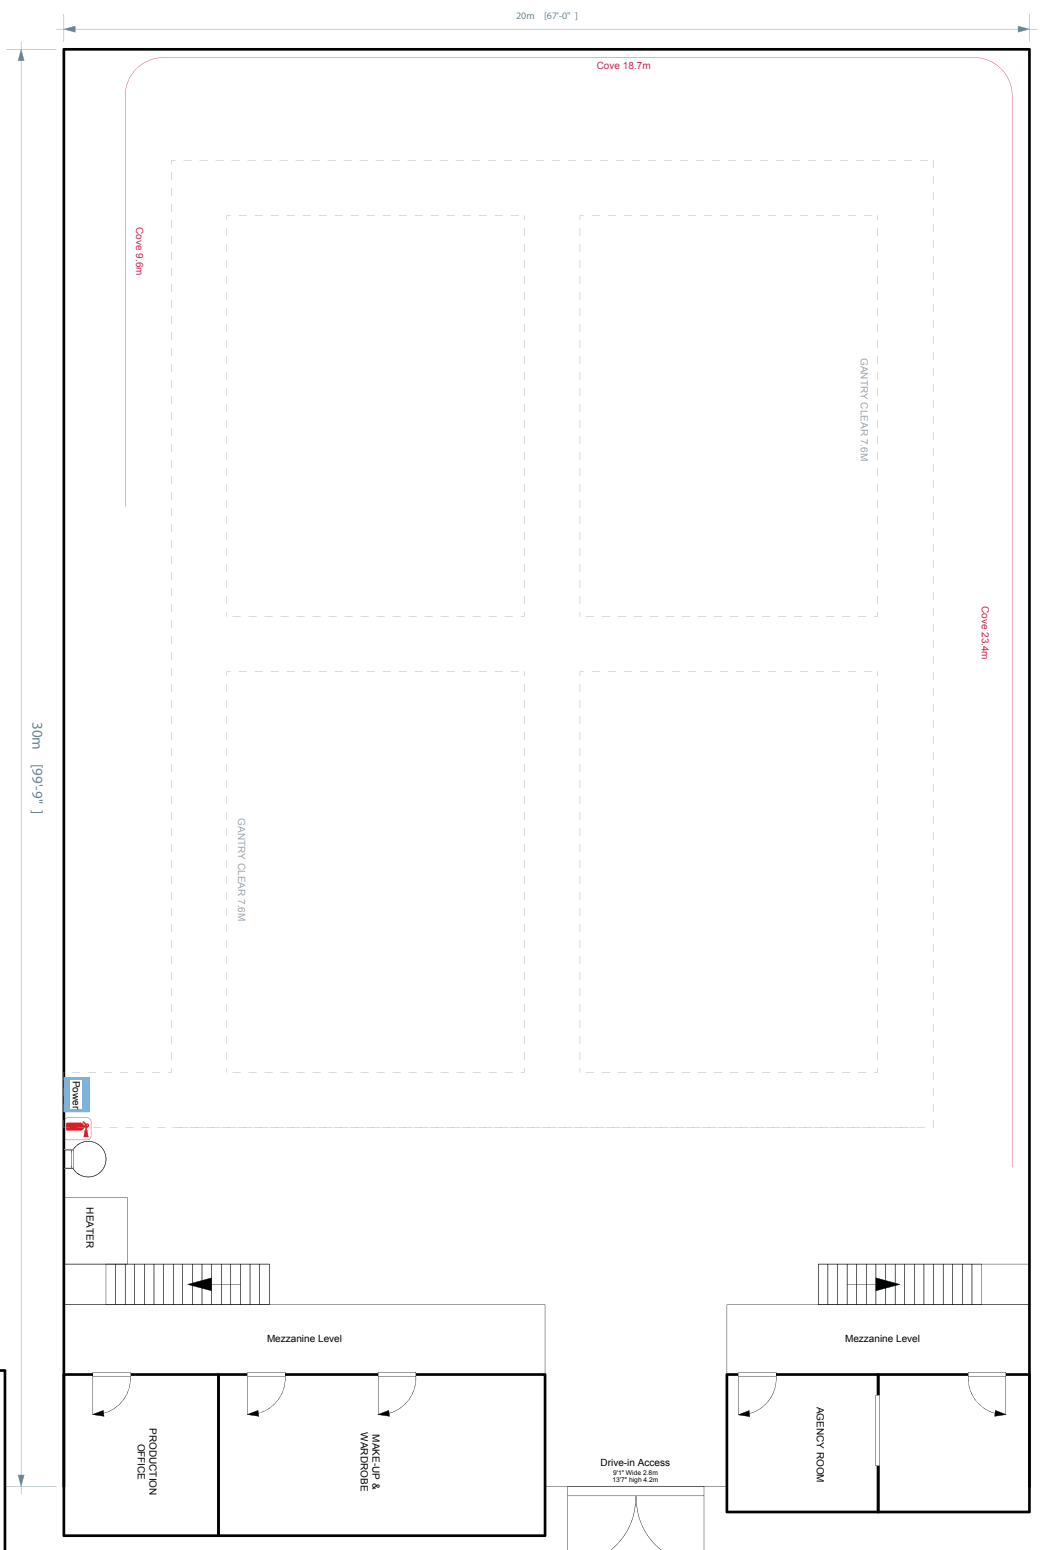

ISLAND STUDIOS

STAGE 2

- SIZE : 99ft x 67ft - 6633sq ft
- 30.4m x 20.4m - 620sq meter
- HEIGHT : 7.6m clear
- POWER : 3 X 400A
- Cove
- GANTRY
- DRIVE IN ACCESS
- HAIR AND MAKEUP
- PRODUCTION OFFICE
- DRESSING ROOMS
- DINING ROOM

Drawn 21/07/2017

Black Island Studios
Alliance Road
London W3 0RA

Tel: (+44) 0208 956 5600
Fax: (+44) 0208 956 5604
Email: info@islandstudios.net
www.islandstudios.net

ALLIANCE ROAD