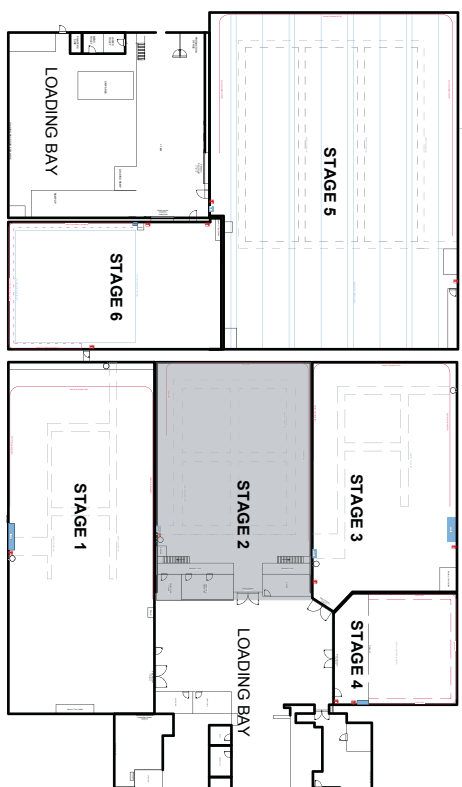

ISLAND STUDIOS

STAGE 2

- SIZE : 99ft x 67ft - 6633sq ft
- 30.4m x 20.4m - 620sq meter
- HEIGHT : 7.6m clear
- POWER : 3 X 400A
- Cove
- GANTRY
- DRIVE IN ACCESS
- HAIR AND MAKEUP
- PRODUCTION OFFICE
- DRESSING ROOMS
- DINING ROOM

Drawn 21/07/2017

Black Island Studios
Alliance Road
London W3 0RA

Tel: (+44) 0208 956 5600
Fax: (+44) 0208 956 5604
Email: info@islandstudios.net
www.islandstudios.net

ALLIANCE ROAD