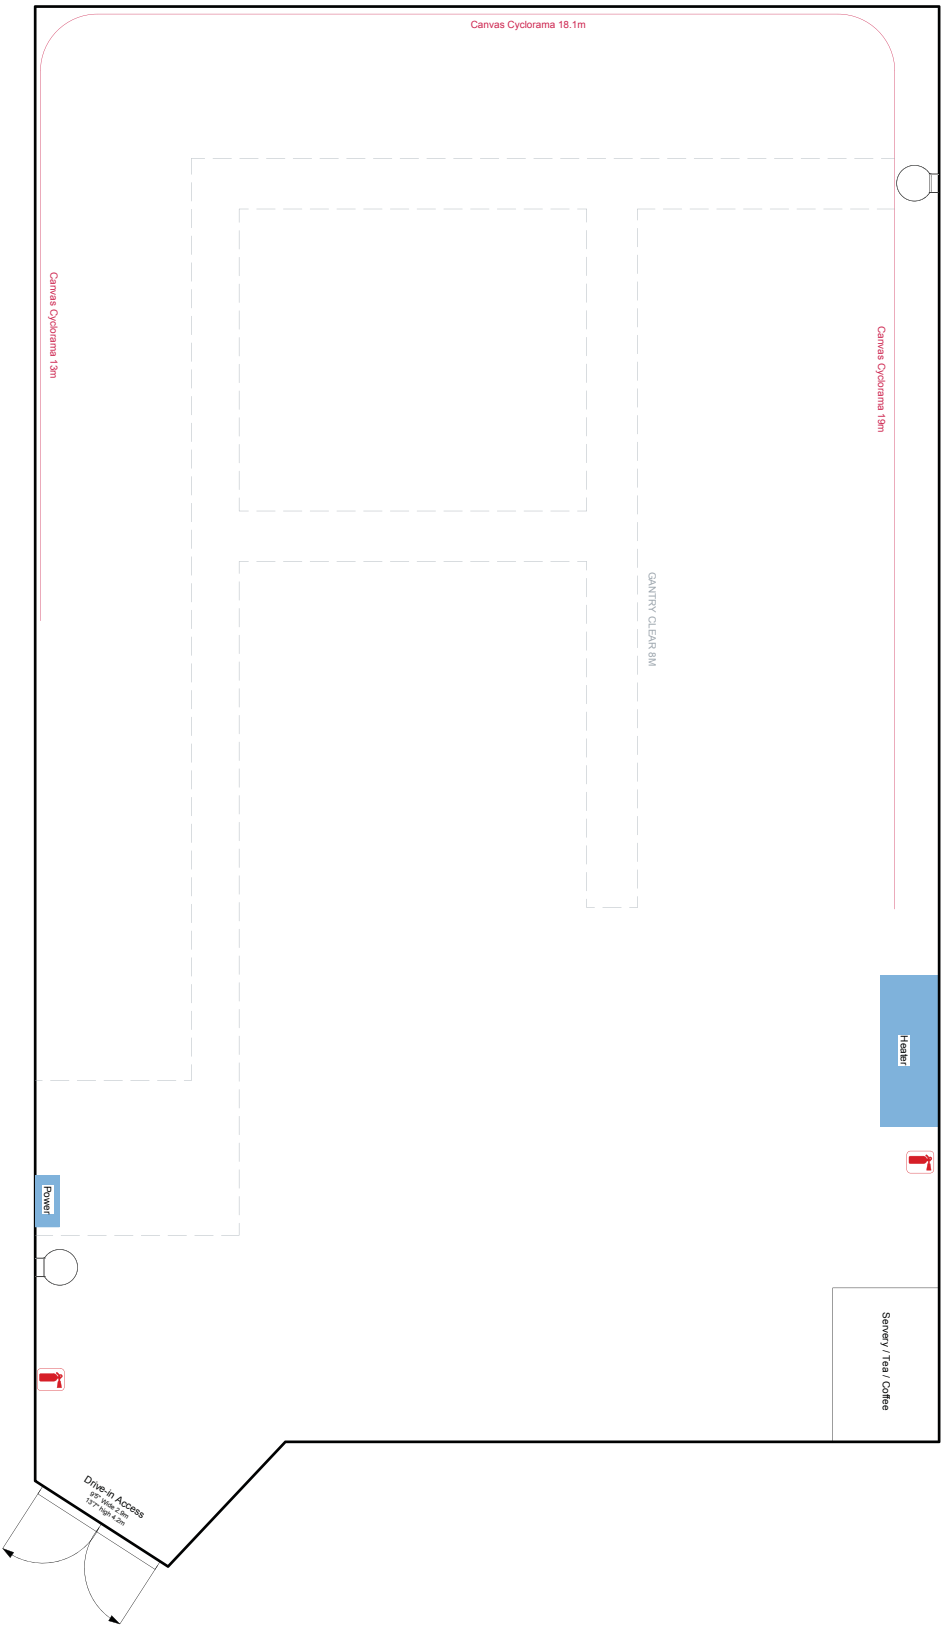

30.4m [99'-8"]

19.1m [62'-9"]

OFFICE / WARDROBE / MAKE-UP (NOT NEXT TO STAGE)