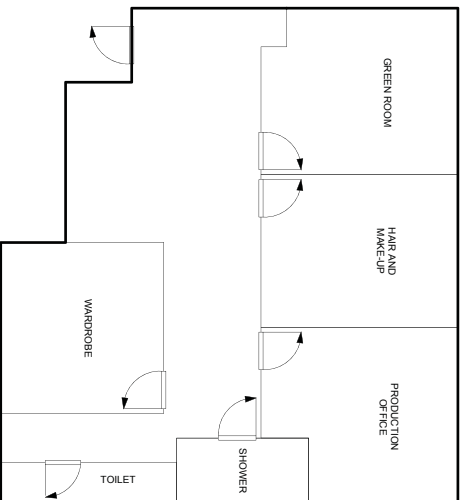

30.4m [99'-8"]

19.1m [62'-9"]

OFFICE / WARDROBE / MAKE-UP (NOT NEXT TO STAGE)

ISLAND STUDIOS

STAGE 3

SIZE : .9ft x 62ft - 6138sq ft

30.4m x 19.1m - 580sq meter

HEIGHT : 8m clear

POWER : 3 X 400A

CANVAS CYCLOPAMA

GANTRY

DRIVE IN ACCESS

HAIR AND MAKEUP

PRODUCTION OFFICE

DRESSING ROOMS

DINING ROOM

Drawn 21/07/2017

Black Island Studios

Alliance Road
London W3 0RA

Tel: (+44) 0208 956 5600

Fax: (+44) 0208 956 5604

Email: info@islandstudios.net

www.islandstudios.net

ALLIANCE ROAD