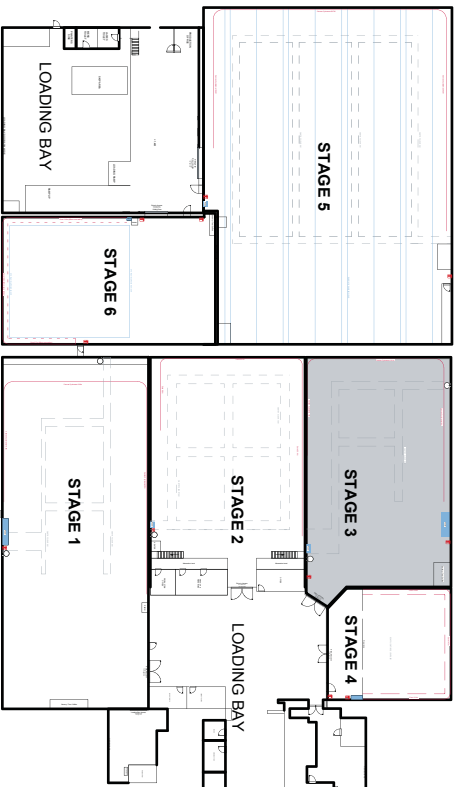

ISLAND STUDIOS

STAGE 3

SIZE : .9ft x 62ft - 6138sq ft

30.4m x 19.1m - 580sq meter

HEIGHT : 8m clear

POWER : 3 X 400A

CANVAS CYCLOPAMA

GANTRY

DRIVE IN ACCESS

HAIR AND MAKEUP

PRODUCTION OFFICE

DRESSING ROOMS

DINING ROOM

Drawn 21/07/2017