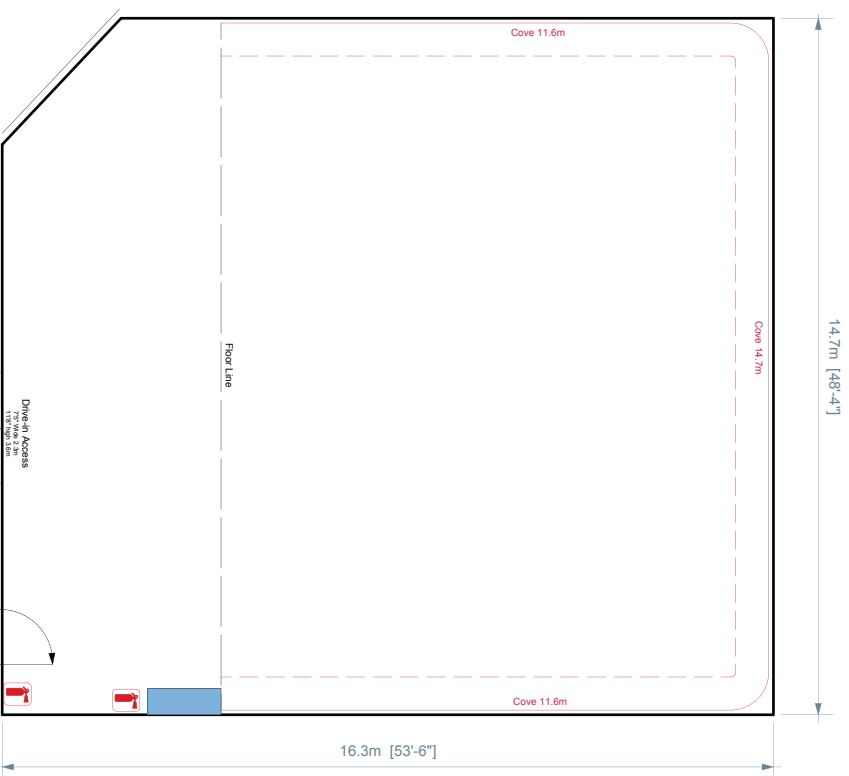

STAGE 4

SIZE : 48ft x 53ft - 2544sq ft

14.7m x 16.3m - 239sq meter

HEIGHT : 6.3m clear

POWER : 3 X 400A

COVE

GREEN SCREEN

SCAFF LIGHTING RIG

DRIVE IN ACCESS

HAIR AND MAKEUP

PRODUCTION OFFICE

DRESSING ROOMS

DINING ROOM

Drawn 21/07/2017

Black Island Studios
Alliance Road
London W3 0RA

Tel: (+44) 0208 956 5600
Fax: (+44) 0208 956 5604
Email: info@islandstudios.net
www.islandstudios.net