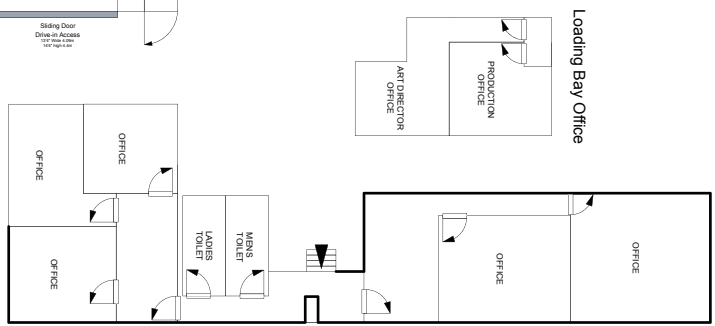

33m [108'-4"]

1st Floor Offices