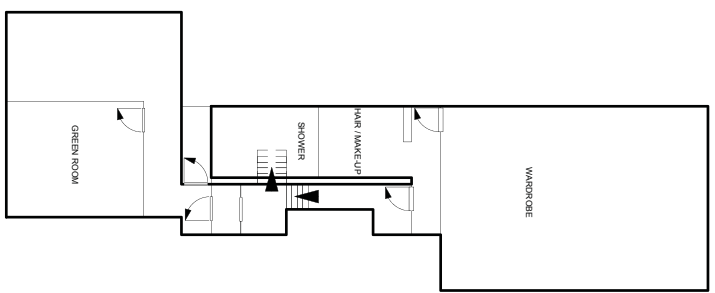

Ground Floor Offices