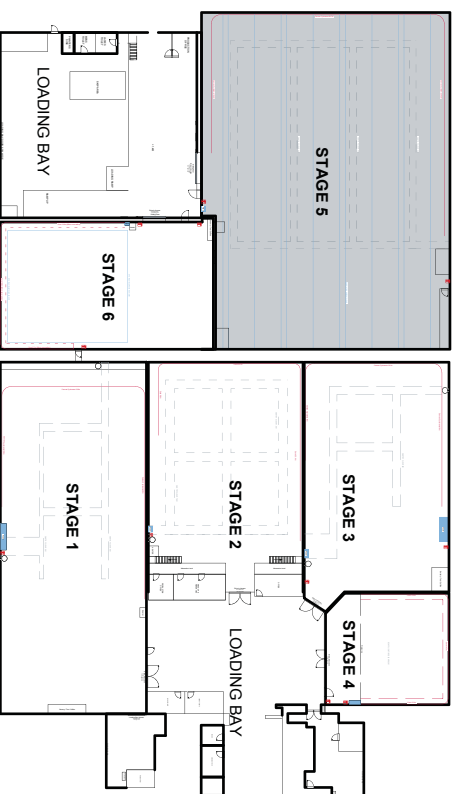

ISLAND STUDIOS

STAGE 5

- SIZE : 146ft x 108ft - 15768sq ft
- 44.5m x 33m - 1468sq meter
- HEIGHT : 9m clear
- POWER : 3 X 400A
- CANVAS CYCLOPAMA
- GANTRY / RUN-WAY BEAMS
- DRIVE IN ACCESS
- HAIR AND MAKEUP
- PRODUCTION OFFICE
- DRESSING ROOMS
- DINING ROOM

Drawn 21/07/2017

Black Island Studios
Alliance Road
London W3 0RA
Tel: (+44) 0208 956 5600
Fax: (+44) 0208 956 5604
Email: info@islandstudios.net
www.islandstudios.net