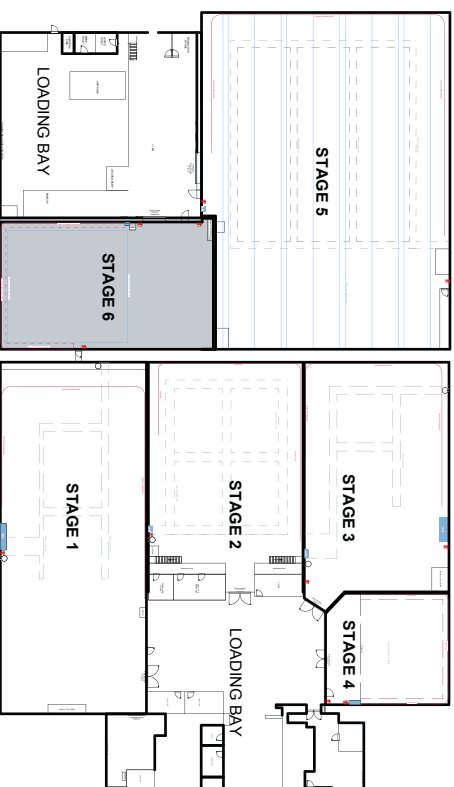

ISLAND

S T U D I O S

STAGE 6

- SIZE : 92ft x 56ft - 5152sq ft
- 28.2m x 17.3m - 487sq meter
- HEIGHT : 9.4m clear
- POWER : 3 X 400A
- COVE
- SCAFF LIGHTING RIG
- DRIVE IN ACCESS
- HAIR AND MAKEUP
- PRODUCTION OFFICE
- DRESSING ROOMS
- DINING ROOM

Drawn 21/07/2017

Black Island Studios
Alliance Road
London W3 0RA

Tel: (+44) 0208 956 5600
Fax: (+44) 0208 956 5604
Email: info@islandstudios.net
www.islandstudios.net