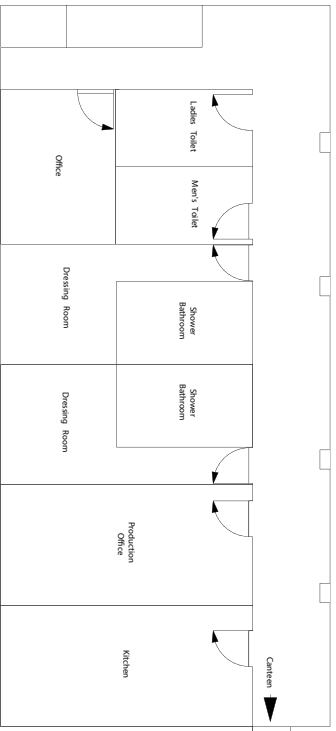

ISLAND STUDIOS

BLUE STAGE

- SIZE : 68ft x 71ft - 4828sq ft
- 20m x 21m - 420m²
- HEIGHT : 6.5m clear
- POWER : 3 X 400A
- COVE
- GANTRY + RUNWAY BEAMS
- DRIVE IN ACCESS
- HAIR AND MAKEUP
- PRODUCTION OFFICE
- DRESSING ROOMS
- DINING ROOM

1st Floor Offices
OFFICE ARE NOT SHOWN IN CORRECT LOCATION/ ORIENTATION