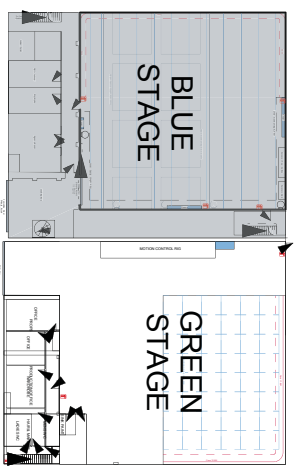

DUKES ISLAND STUDIOS
Dukes Road, Western Avenue, London, W3 0RA
Tel: (+44) 0208 956 5600
Web: www.islandstudios.net
Email: info@islandstudios.net