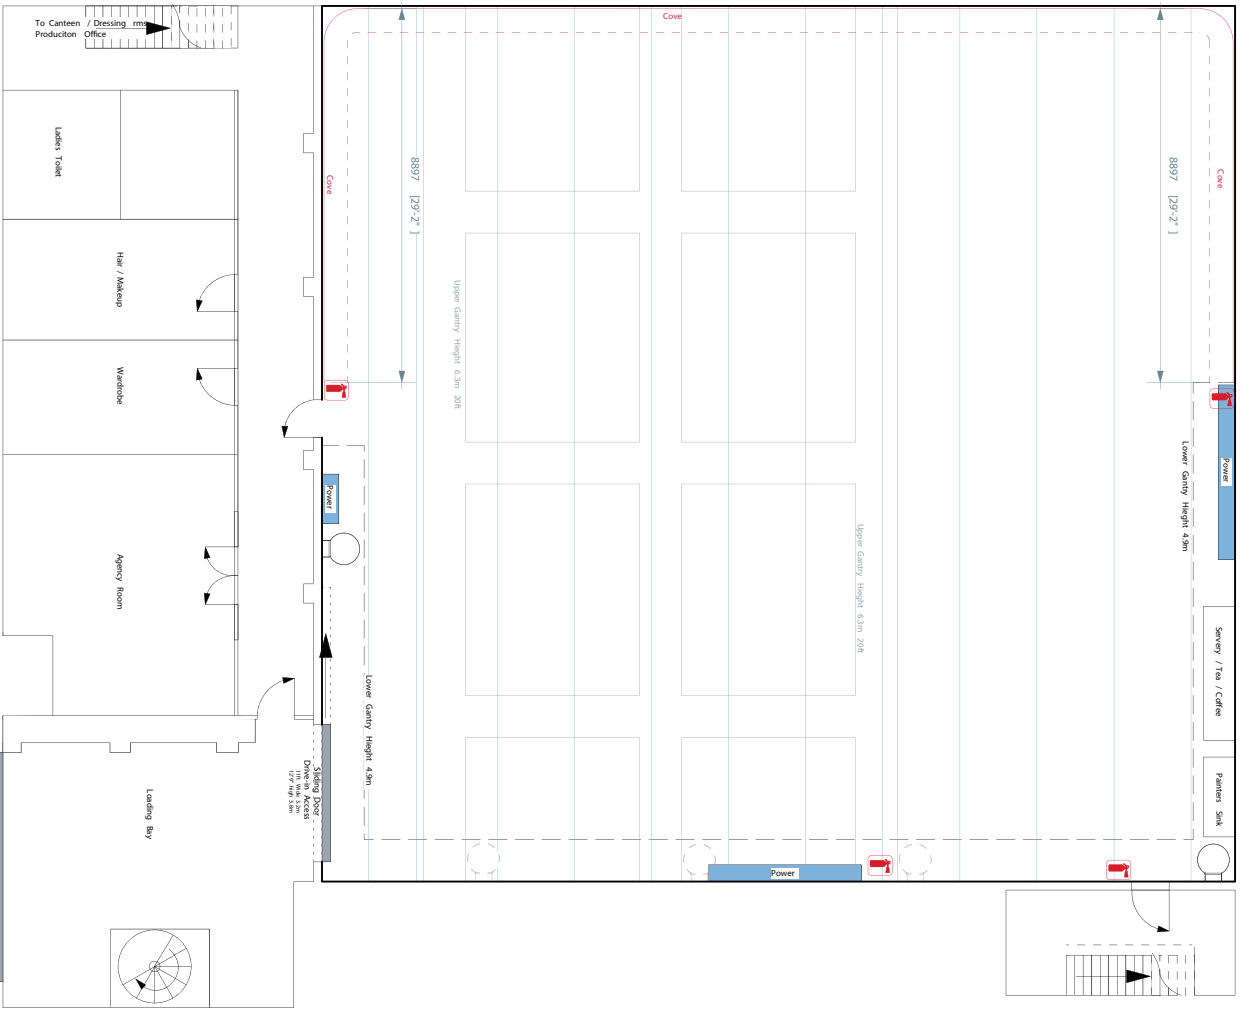

20895 [68'-5"]

21731 [71'-4"]