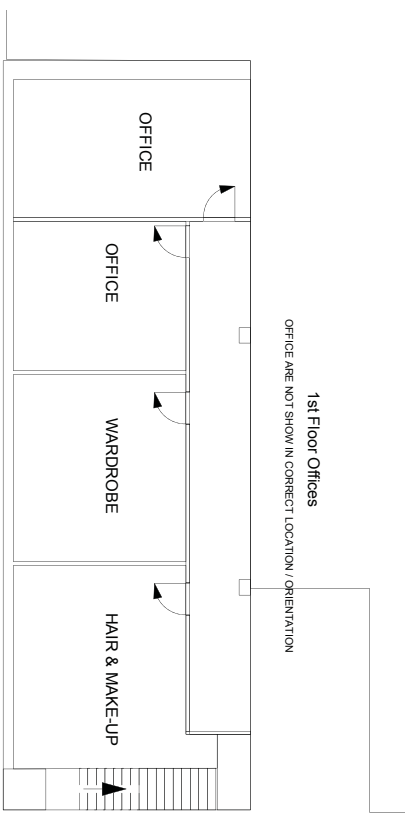

29588 [77'-4"]

## GREEN STAGE

- SIZE : 69ft x 77ft - 5313sq ft
- 21m x 23m - 551m<sup>2</sup>
- HEIGHT : 6.1m clear
- POWER : 3 x 400A
- COVE
- SCAFF LIGHTING RIG
- DRIVE IN ACCESS
- HAIR AND MAKEUP
- PRODUCTION OFFICE
- DRESSING ROOMS