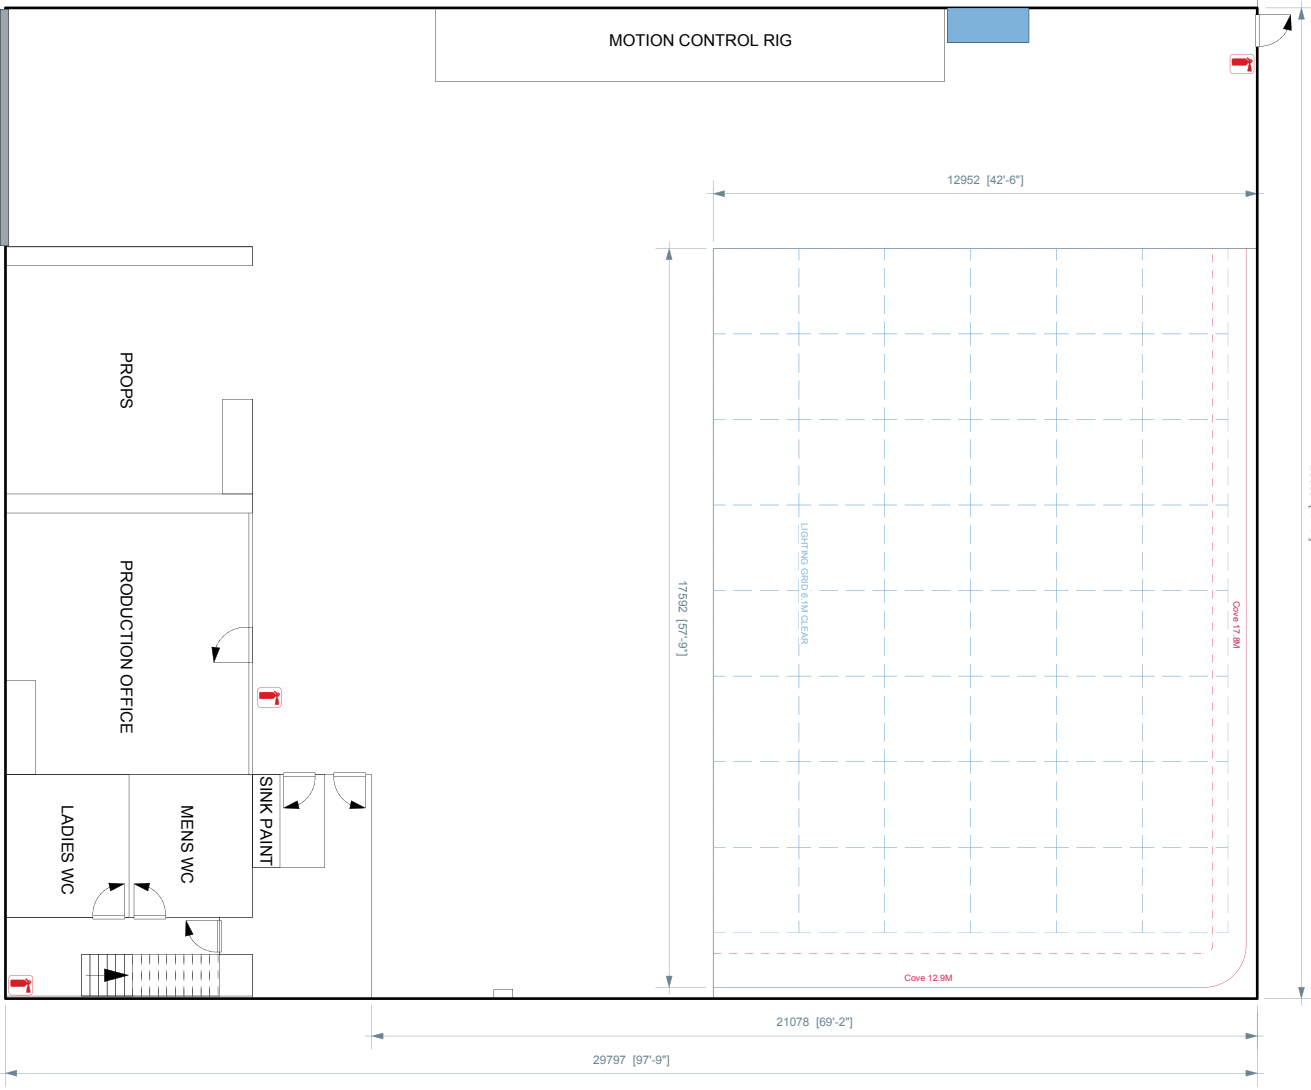

29588 [77'-4"]

## GREEN STAGE

- SIZE : 69ft x 77ft - 5313sq ft
- 21m x 23m - 551m<sup>2</sup>
- HEIGHT : 6.1m clear
- POWER : 3 x 400A
- COVE
- SCAFF LIGHTING RIG
- DRIVE IN ACCESS
- HAIR AND MAKEUP
- PRODUCTION OFFICE
- DRESSING ROOMS