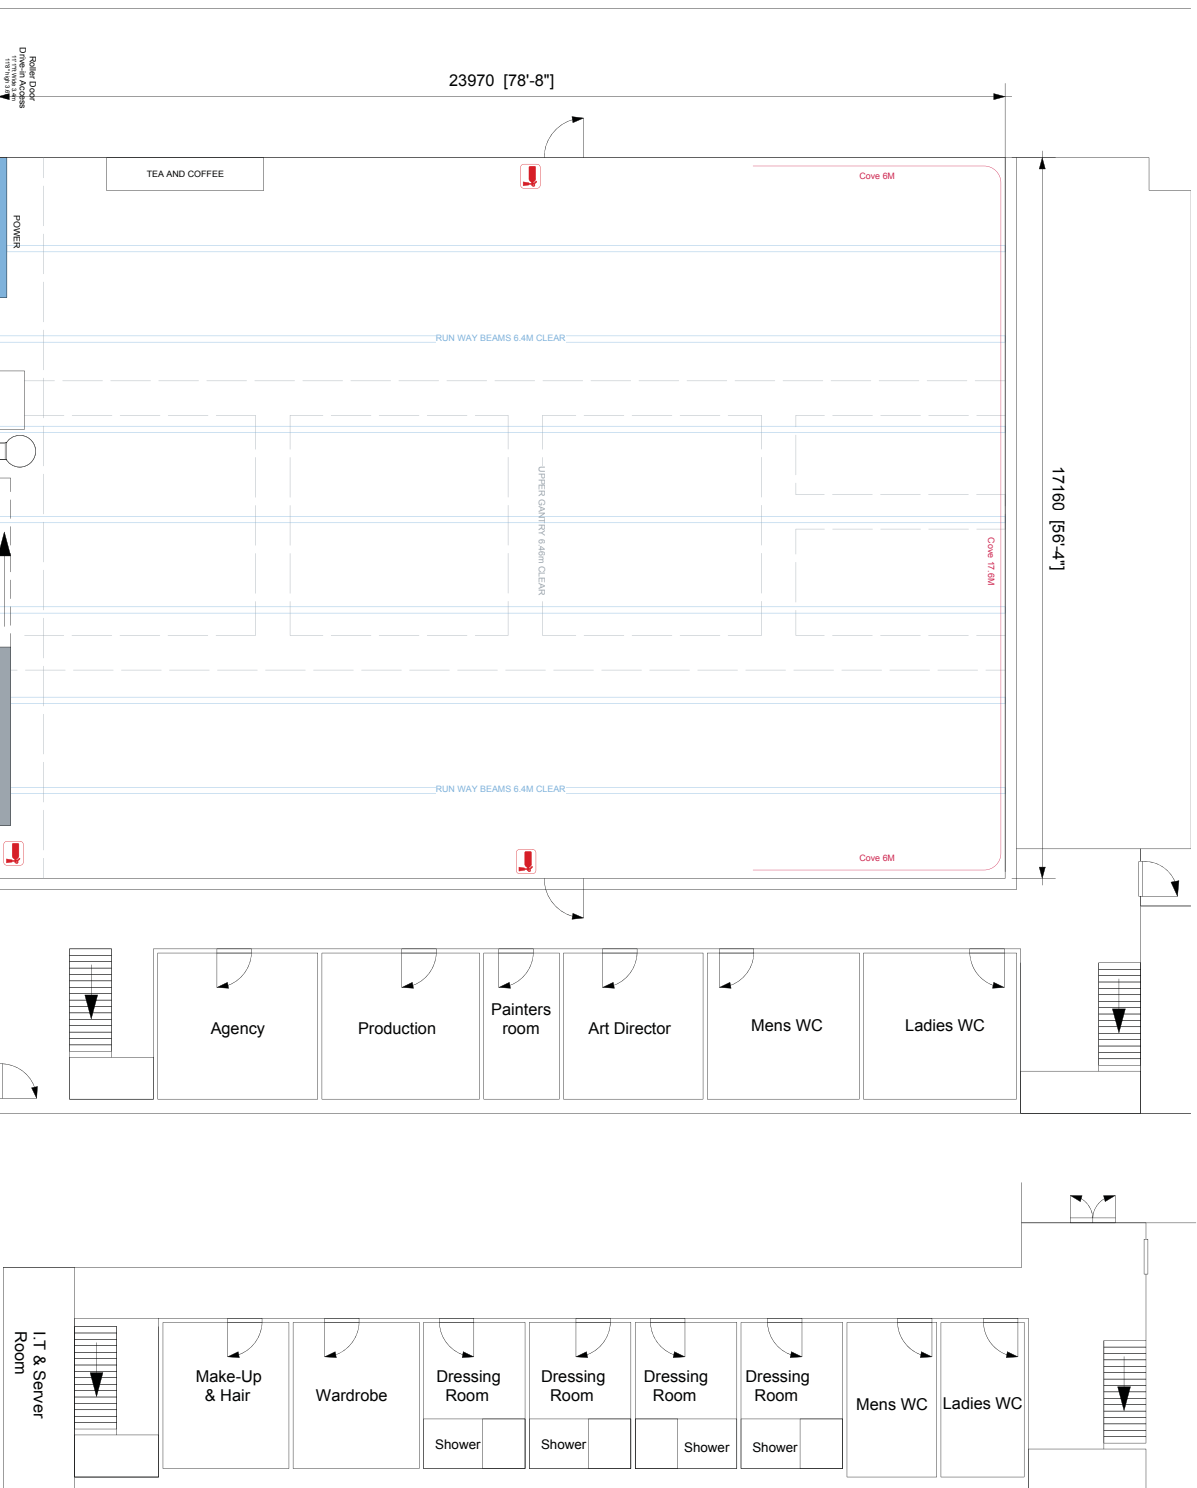

ISLAND STUDIOS

WHITE STAGE

SIZE : 56ft x 80ft - 4480sq ft

17m x 24.5m - 416.5m²

HEIGHT : 6.46m clear

POWER : 3 X 400A

COVE

GANTRY + RUNWAY BEAMS

DRIVE IN ACCESS

HAIR AND MAKEUP

PRODUCTION OFFICE

DRESSING ROOMS

DINING ROOM

DUKES ISLAND STUDIOS
Dukes Road, Western Avenue, London, W3 0RA
Tel: (+44) 0208 956 5600
Web: www.islandstudios.net
Email: info@islandstudios.net